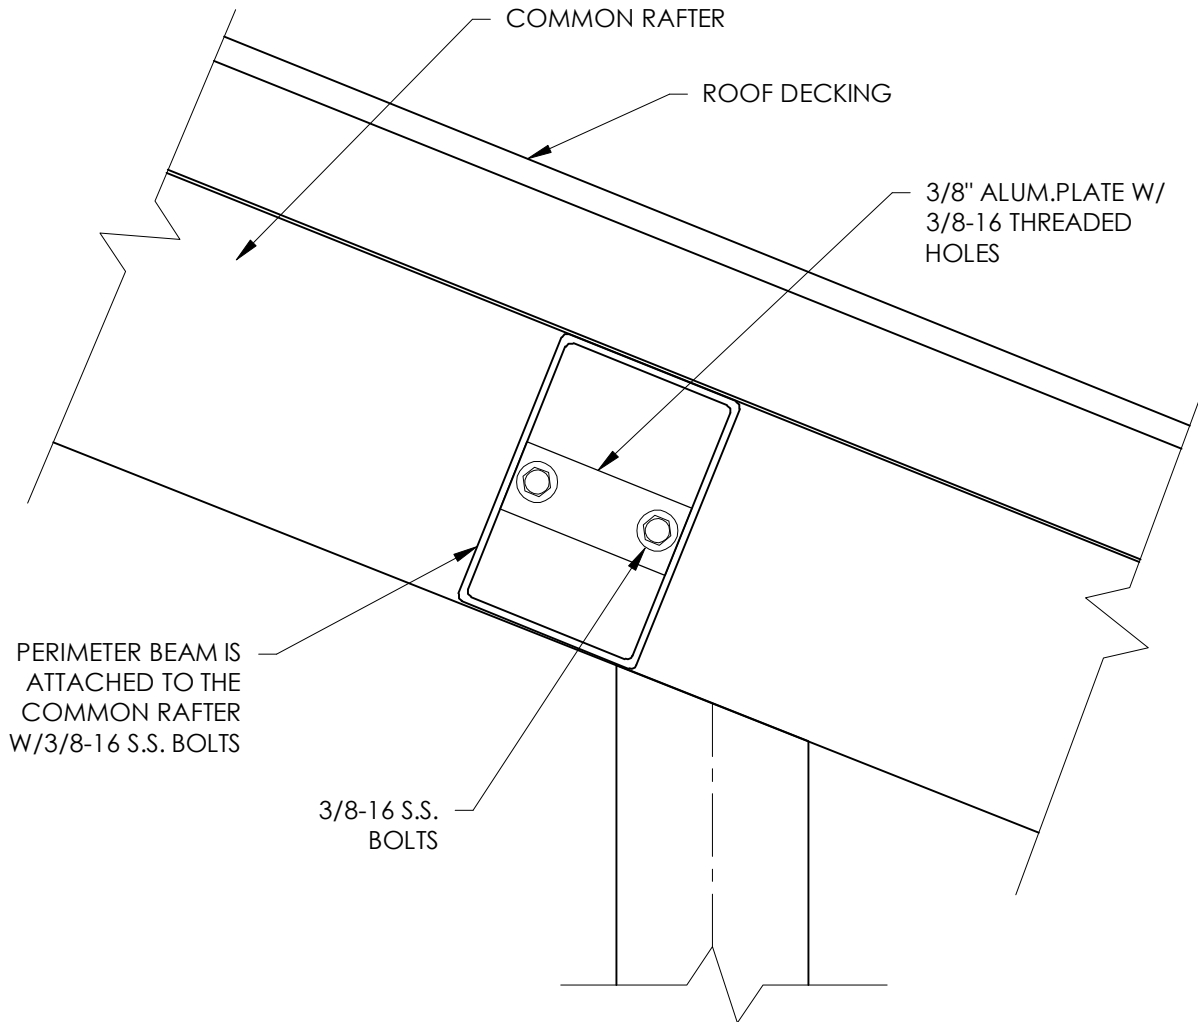

FOR FURTHER DESIGN ASSISTANCE
PLEASE CALL PERFECTION AT
1-800-238-7207
OR 407-671-6225

Perfection Architectural Systems, Inc

Service, Quality, Reliability.

2310 Mercator Drive, Orlando, FL 32807
407.671.6225 / 800.238.7207 Fax: 407.671.8252
www.perfectionarch.com

Perimeter Beam Detail