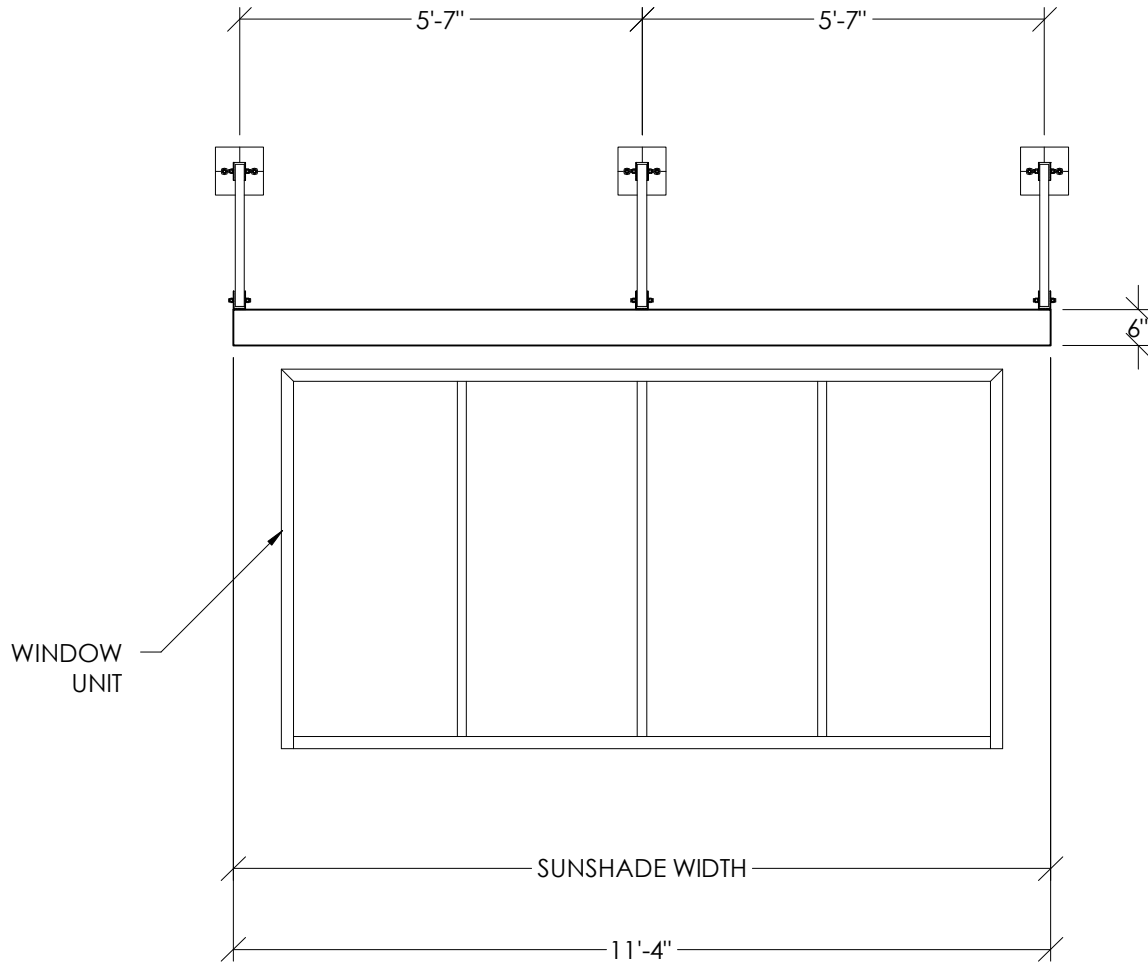

FOR FURTHER DESIGN ASSISTANCE
PLEASE CALL PERFECTION AT
1-800-238-7207
OR 407-671-6225

ELEVATION

Perfection Architectural Systems, Inc

Service, Quality, Reliability.

2310 Mercator Drive, Orlando, FL 32807
407.671.6225 / 800.238.7207 Fax: 407.671.8252
www.perfectionarch.com

Sunshade Elevation