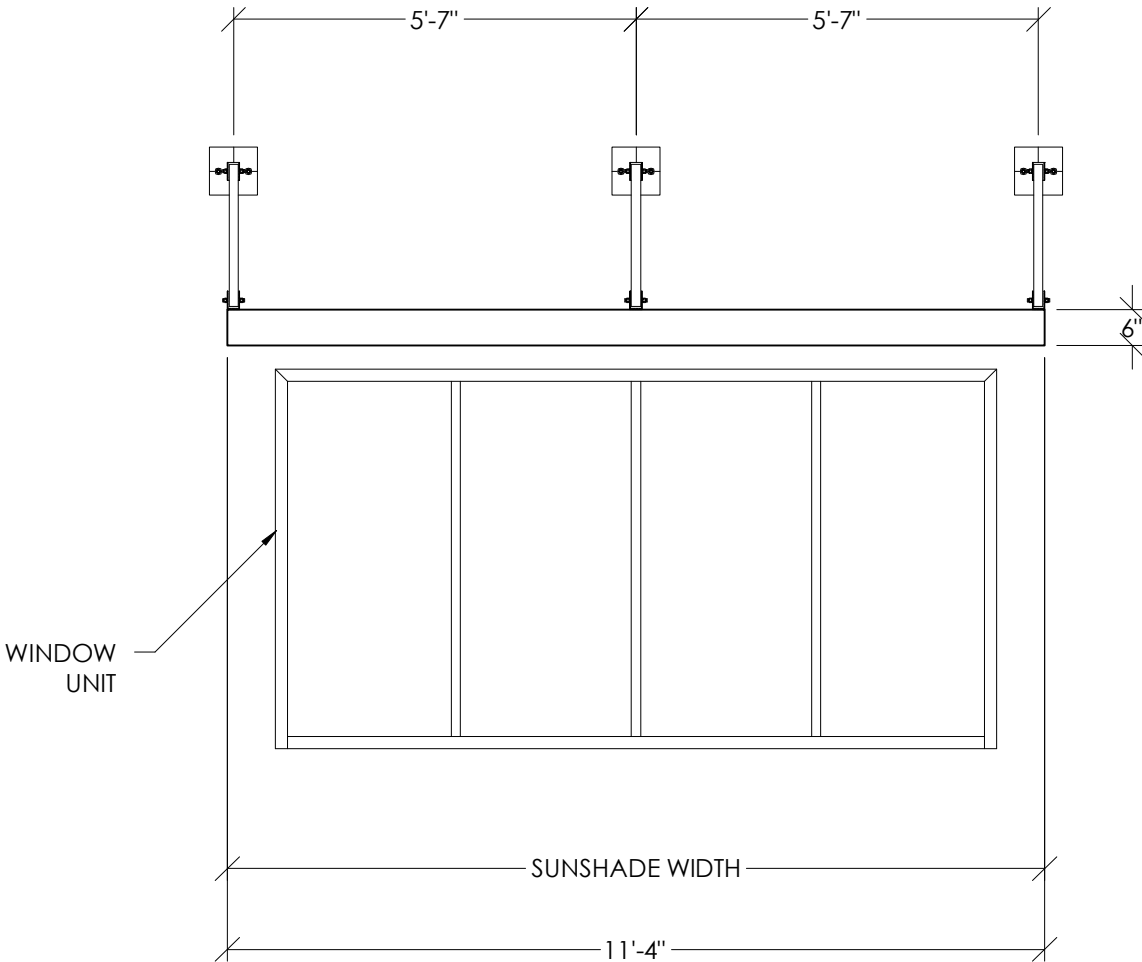

FOR FURTHER DESIGN ASSISTANCE
PLEASE CALL PERFECTION AT
1-800-238-7207
OR 407-671-6225

ELEVATION

Perfection Architectural Systems, Inc

Service, Quality, Reliability.

2310 Mercator Drive, Orlando, FL 32807
407.671.6225 / 800.238.7207 Fax: 407.671.8252
www.perfectionarch.com

Sunshade Elevation